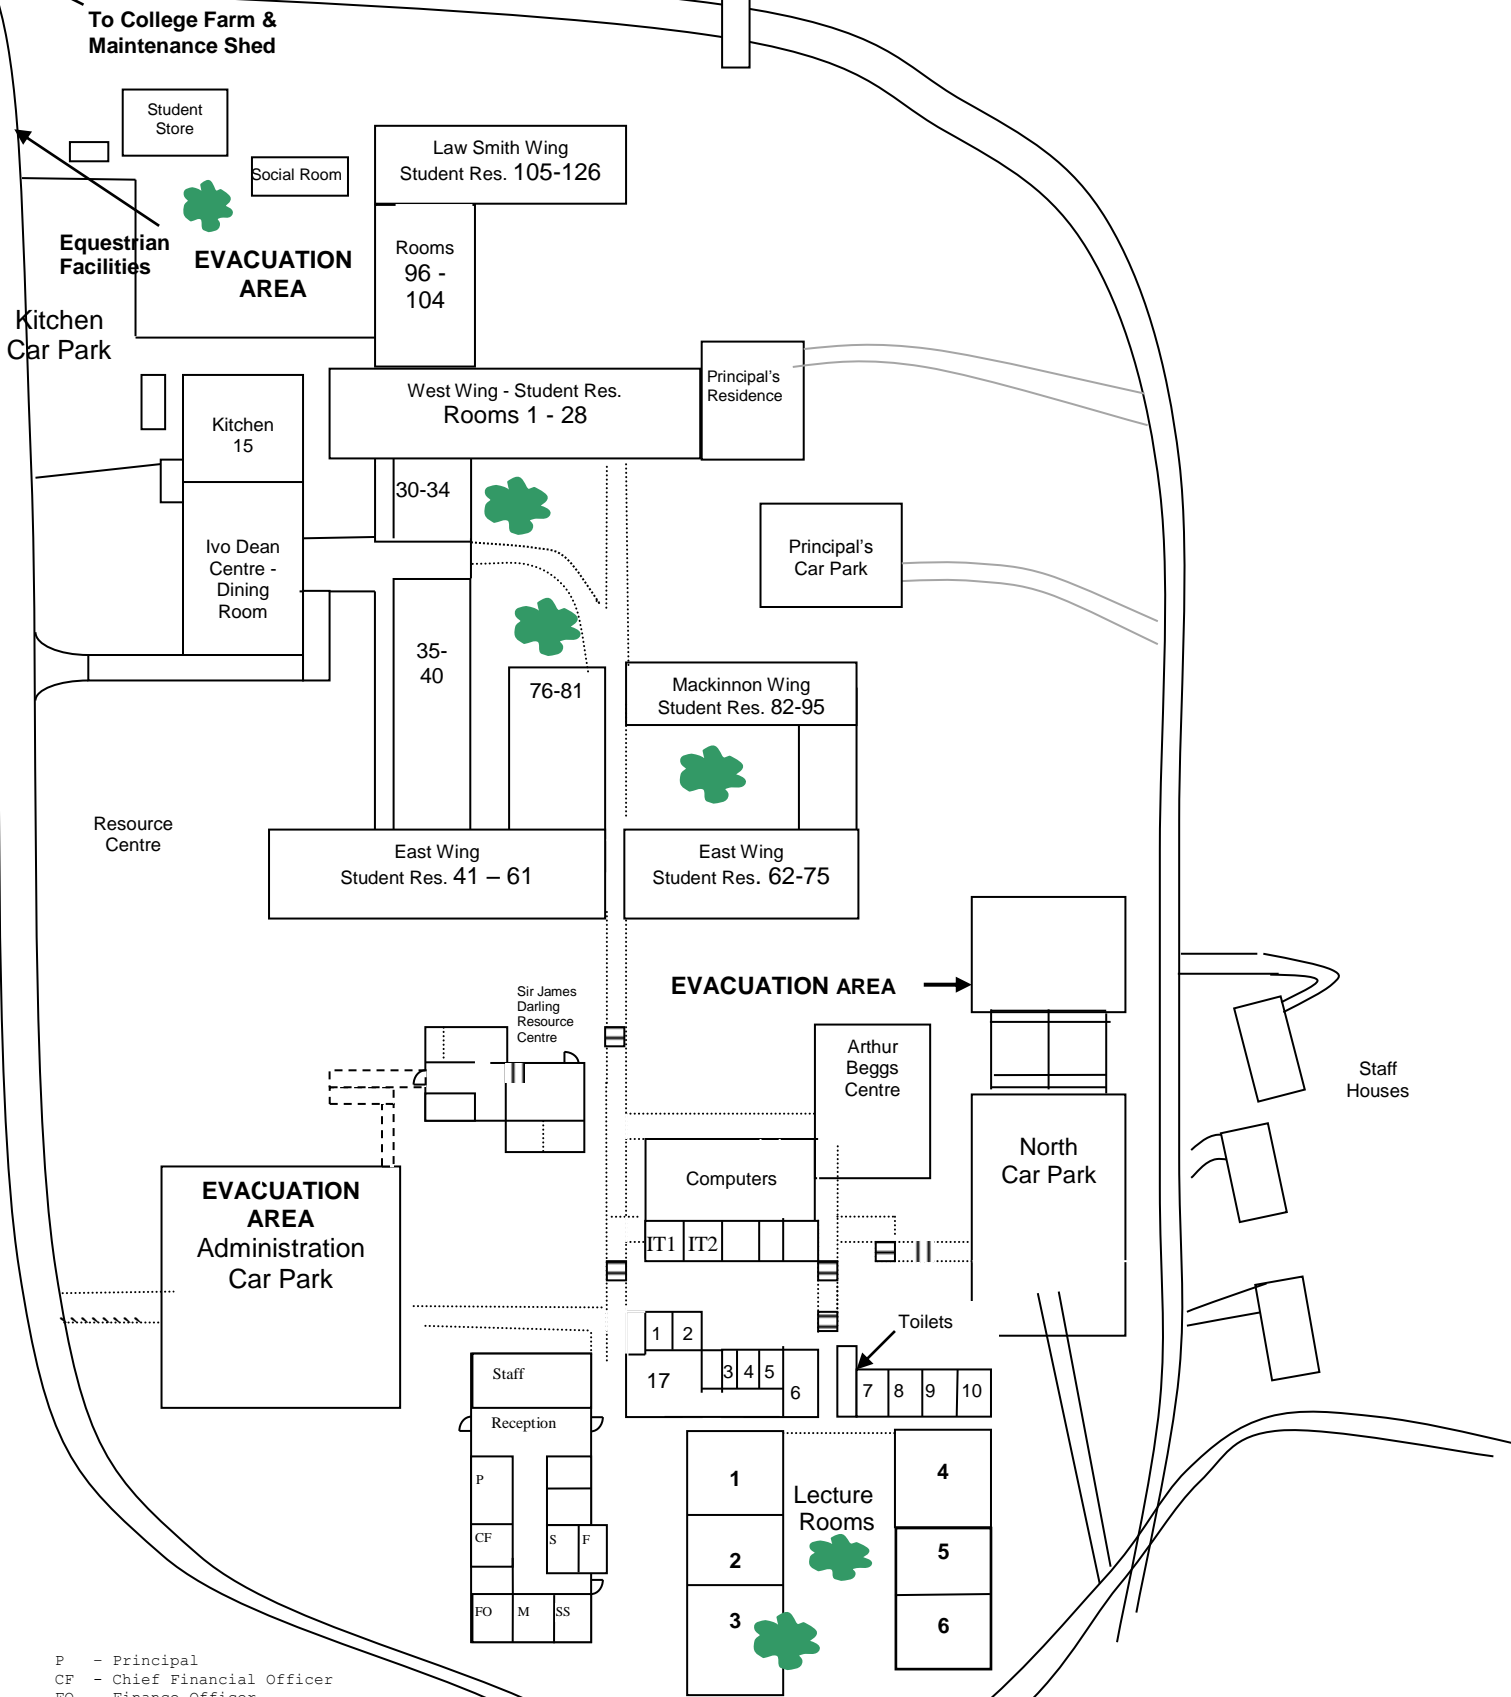

MARCUS OLDHAM COLLEGE MAP

- P - Principal
- CF - Chief Financial Officer
- FO - Finance Officer
- M - Marketing
- F - Foundation
- S - Scholarships
- SS - Student Services
- IT1 - Computer Centre Coordinator
- IT2 - Computer Centre Assistant